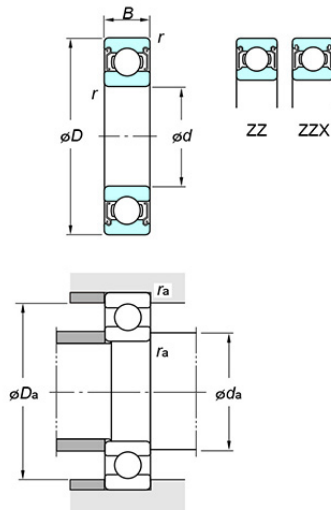

Deep groove ball bearings - Single-row - Shielded/sealed type - Shielded ZZ

Bearing No. 6203 ZZ

Specifications

(Boundary dimensions ...etc)

d(mm)	17
D(mm)	40
B(mm)	12
r(min.)(mm)	0.6
Basic load ratings : Cr(kN)	12.0
Basic load ratings : C0r(kN)	4.80
Fatigue load limit : Cu(kN)	0.370
factor : f0(l)	13.2
Limiting speeds(Grease lub.)(min-1)	17000
Limiting speeds(Oil lub.)(min-1)	

Mounting dimensions

da(min.)(mm)	21
da(max.)(mm)	22
Da(max.)(mm)	36
ra(max.)(mm)	0.6

Refer.

(Refer.)Mass(kg)	0.065
------------------	-------